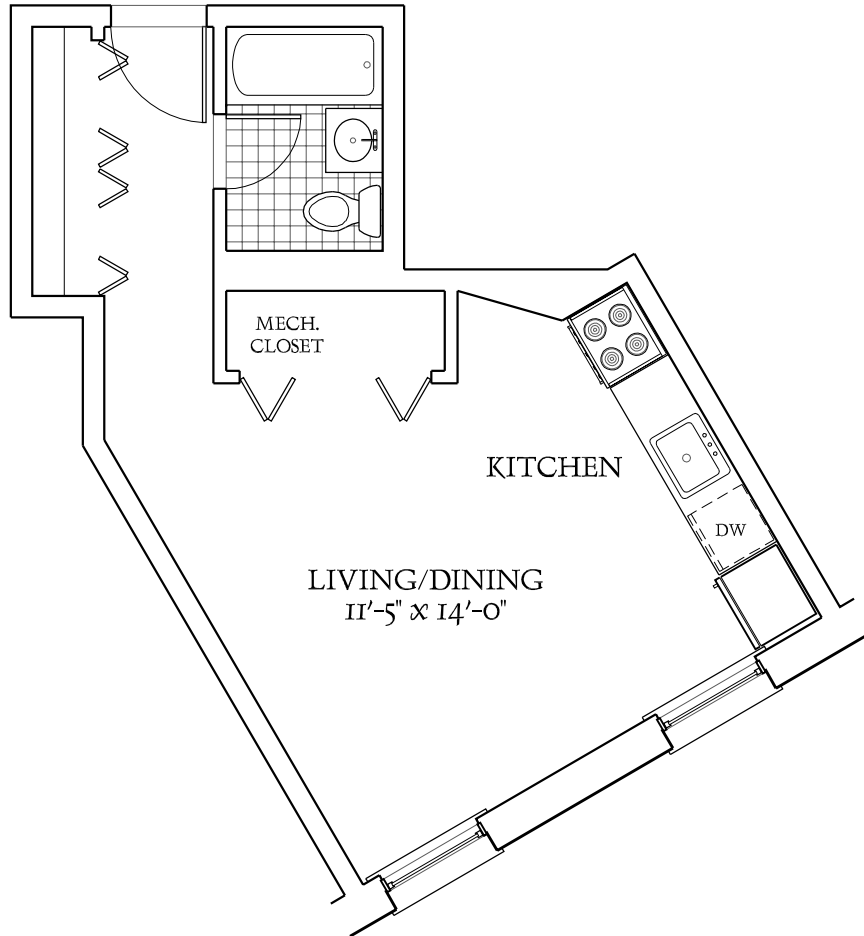

BELMONT COURT APARTMENTS

UNIT H-2B

STUDIO - 1 BATH

(UNIT H-3B IS SIMILAR)

3158 NORTH CLARK STREET

ALL PLANS AND DIMENSIONS SHOWN HEREIN ARE APPROXIMATE.
PROSPECTS VIEWING THESE PLANS SHOULD INSPECT EACH INDIVIDUAL UNIT FOR EXACT MEASUREMENTS AND LAYOUTS.