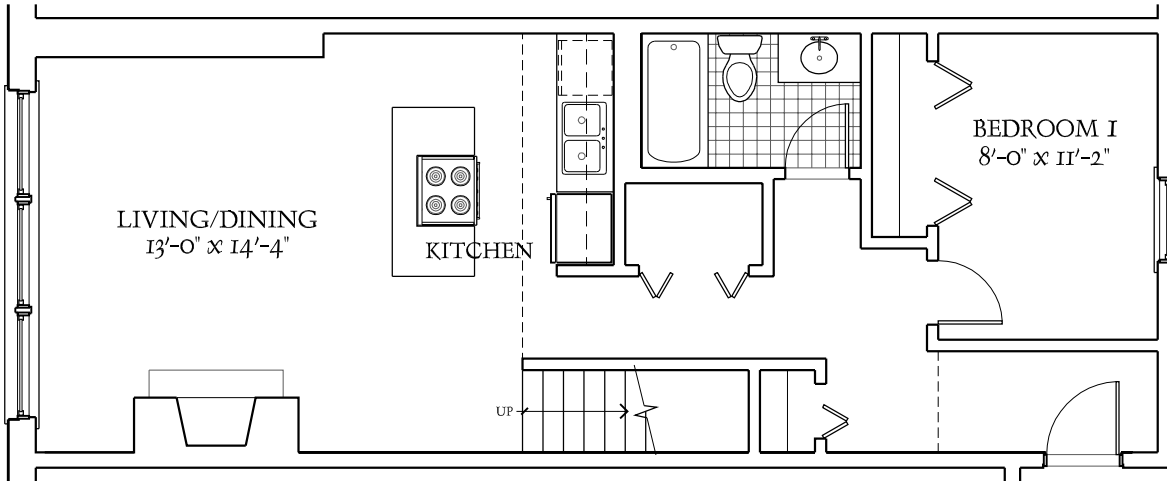

SEMINARY LOFTS

MAIN LEVEL

LOFT LEVEL

UNIT 302

2 BEDROOM - 1 BATH

3159 NORTH SEMINARY AVENUE

ALL PLANS AND DIMENSIONS SHOWN HEREIN ARE APPROXIMATE.
PROSPECTS VIEWING THESE PLANS SHOULD INSPECT EACH INDIVIDUAL UNIT FOR EXACT MEASUREMENTS AND LAYOUTS.