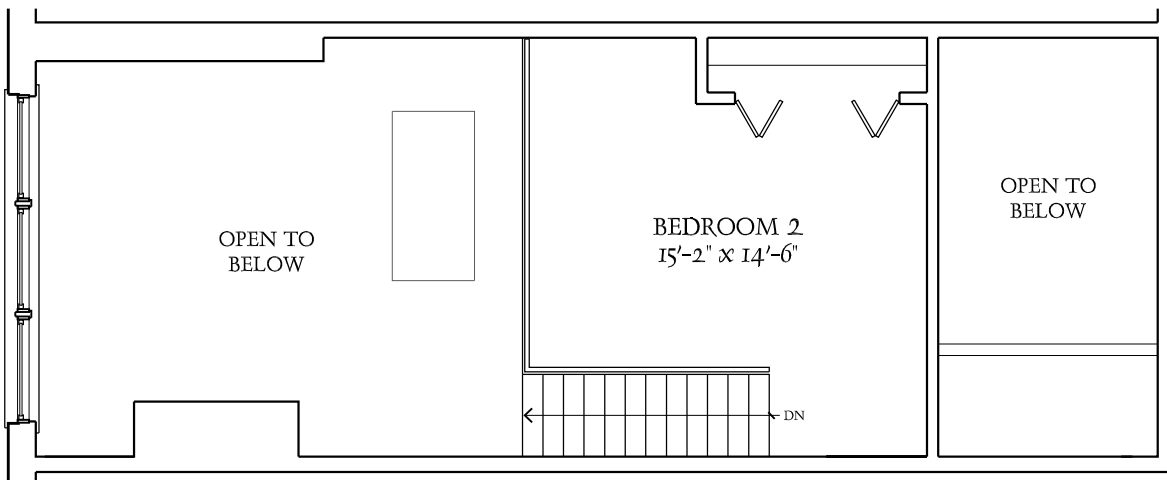

SEMINARY LOFTS

MAIN LEVEL

LOFT LEVEL

UNIT 302

2 BEDROOM - 1 BATH

3159 NORTH SEMINARY AVENUE

ALL PLANS AND DIMENSIONS SHOWN HEREIN ARE APPROXIMATE.
PROSPECTS VIEWING THESE PLANS SHOULD INSPECT EACH INDIVIDUAL UNIT FOR EXACT MEASUREMENTS AND LAYOUTS.