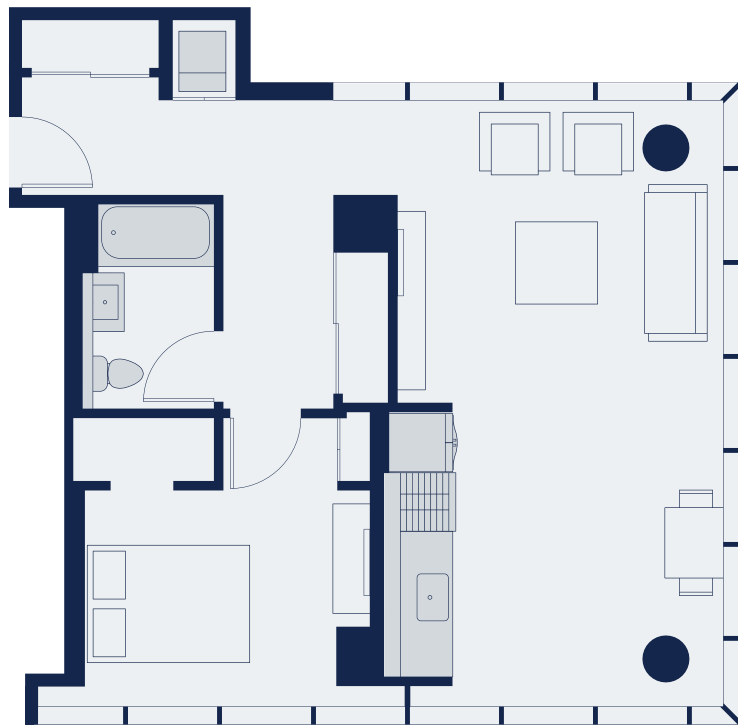

South 04

One Bedroom

796 SF / 1 BATH / FLOORS 3,4,5,7,9,11

Where
Milwaukee
/ Meets
California

2273 West Belden Ave
Suite 101
Chicago, IL 60647

312 702 2519
livemica.com

One Bedroom Units

One bedroom units feature large closet space. Opt for a one bathroom or add on a second bathroom for guests to use, keeping the master bathroom private. Select one bedrooms offer private balconies and terraces.