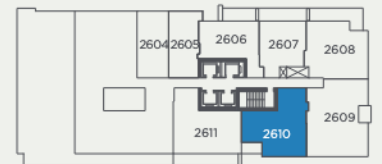

Jr. 2 Bedroom

OLD TOWN
PARK

TOTAL AREA 915 sq ft

858 sq ft
INDOOR AREA

57 sq ft
OUTDOOR AREA

7th-37th Floor

26th Floor

27th Floor