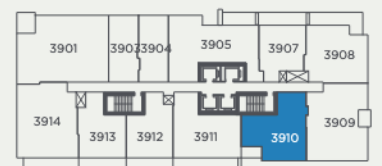

39th Floor

List Of Appliances:

1. 24" Blomberg Integrated Fridge
2. 24" Fulgor Milano Oven
3. 24" Fulgor Milano Cooktop
4. 24" Faber Slide-Out Hood
5. 24" Blomberg Integrated Dishwasher
6. 24" GE Microwave
7. Pantry
8. LG Full Size Washer and Dryer