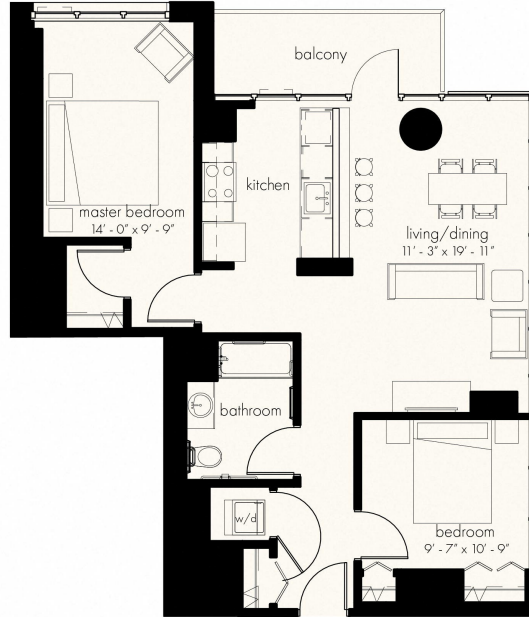

UNIT 09 | FLOORS 11 - 35
2 BEDROOM | 1 BATH
963 SQ FT

637 N WELLS STREET | CHICAGO, IL 60654 | 312.625.2000 | RENTATTHEGALLERY.COM

2 Beds | 1 Bath

Unit 2209 - Two Bedroom (963 sf)

Square Feet 963 Sq. Ft.

Floor 22

Pet Friendly Yes

Available Dec. 26

Call now! (312) 625-2000

637 N Wells St., Chicago, IL 60654

Page 1 of 2

Generated on 11/27/2024 6:21 PM EST - Prices and availability subject to change without notice. Square footage is approximate.