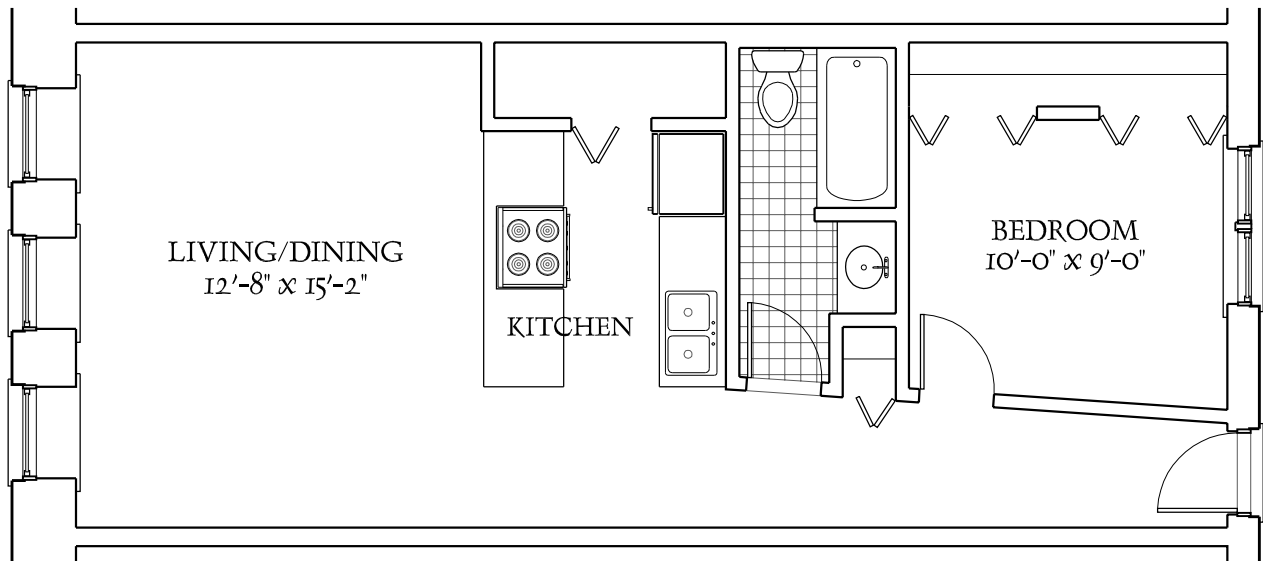

BREWERY LOFTS

UNIT 208

1 BEDROOM - 1 BATH

1301 WEST FLETCHER STREET

ALL PLANS AND DIMENSIONS SHOWN HEREIN ARE APPROXIMATE.
PROSPECTS VIEWING THESE PLANS SHOULD INSPECT EACH INDIVIDUAL UNIT FOR EXACT MEASUREMENTS AND LAYOUTS.