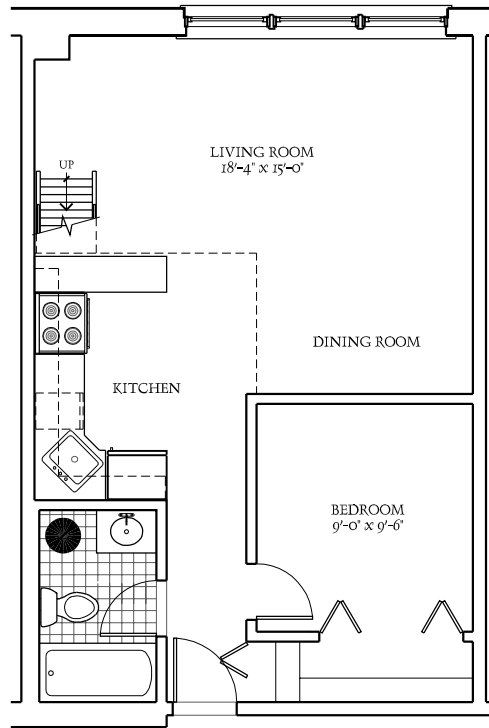

SHEFFIELD LOFTS

MAIN LEVEL

LOFT LEVEL

TYPICAL 04 UNIT

1 BEDROOM - 1 BATH

(UNIT 07 SIMILAR - MIRROR IMAGE)

999 WEST WOLFRAM STREET - 2815 NORTH SHEFFIELD AVENUE

ALL PLANS AND DIMENSIONS SHOWN HEREIN ARE APPROXIMATE.
PROSPECTS VIEWING THESE PLANS SHOULD INSPECT EACH INDIVIDUAL UNIT FOR EXACT MEASUREMENTS AND LAYOUTS.