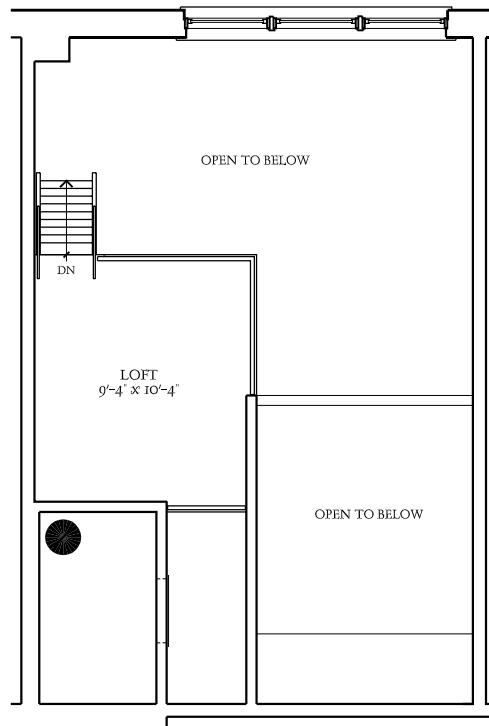

SHEFFIELD LOFTS

MAIN LEVEL

LOFT LEVEL

TYPICAL 04 UNIT

1 BEDROOM - 1 BATH

(UNIT 07 SIMILAR - MIRROR IMAGE)

999 WEST WOLFRAM STREET - 2815 NORTH SHEFFIELD AVENUE

ALL PLANS AND DIMENSIONS SHOWN HEREIN ARE APPROXIMATE.
PROSPECTS VIEWING THESE PLANS SHOULD INSPECT EACH INDIVIDUAL UNIT FOR EXACT MEASUREMENTS AND LAYOUTS.