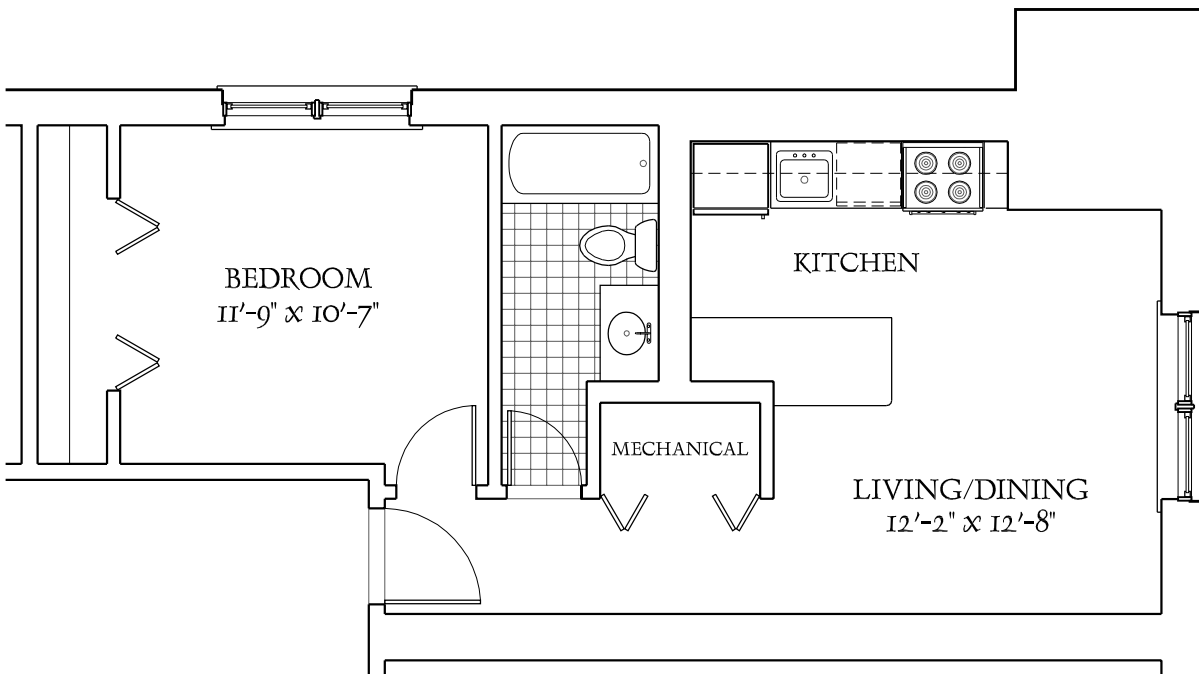

# BYRON LOFTS

## UNIT 105

1 BEDROOM - 1 BATH

( UNITS 205, 305, AND 405 ARE SIMILAR )

3900 NORTH DAMEN AVENUE

ALL PLANS AND DIMENSIONS SHOWN HEREIN ARE APPROXIMATE.  
PROSPECTS VIEWING THESE PLANS SHOULD INSPECT EACH INDIVIDUAL UNIT FOR EXACT MEASUREMENTS AND LAYOUTS.