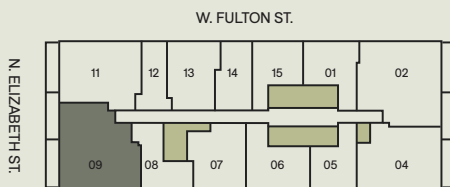

The Elizabeth

Unit 2309

3 Bed / 2 Bath / 1474 SF

225 N. Elizabeth St. Chicago IL 60607

Sterling Bay

LUXURY | LIVING

TheElizabethChicago.com
Hello@TheElizabethChicago.com