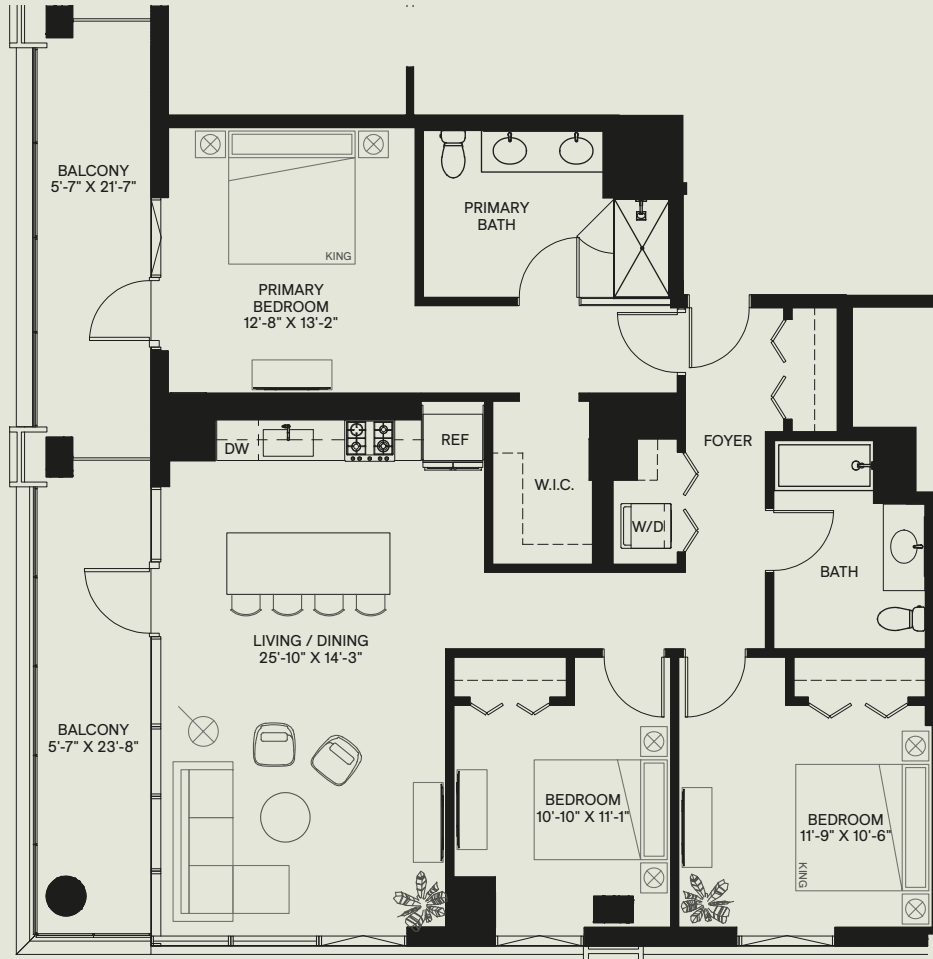

The Elizabeth

Unit 2309

3 Bed / 2 Bath / 1474 SF

225 N. Elizabeth St. Chicago IL 60607

Sterling Bay

LUXURY | LIVING

TheElizabethChicago.com
Hello@TheElizabethChicago.com