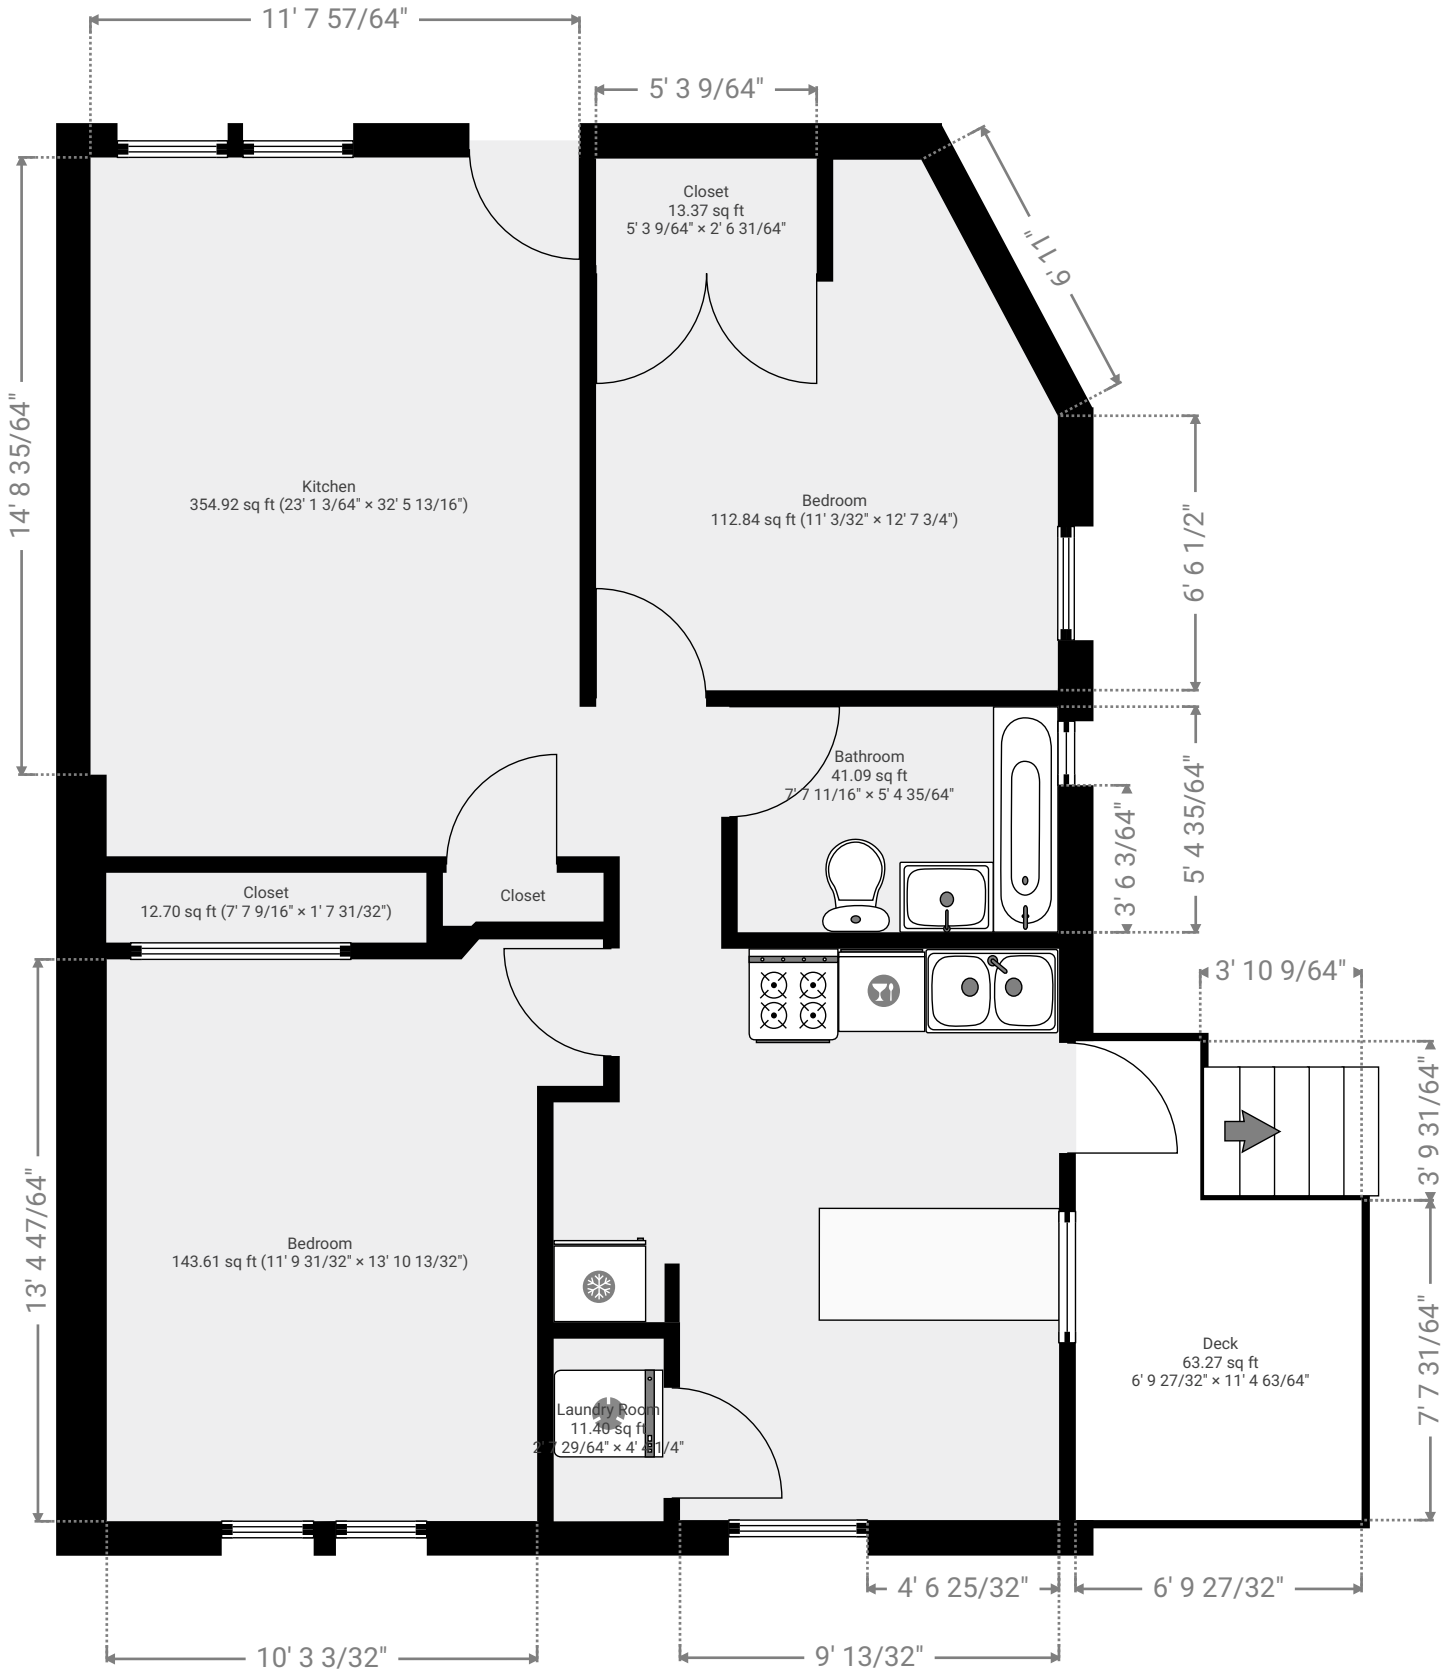

▼ 1st Floor

TOTAL AREA: 882.44 sq ft • LIVING AREA: 824.07 sq ft • ROOMS: 8

THIS FLOORPLAN IS PROVIDED WITHOUT WARRANTY OF ANY KIND. SENSOPIA DISCLAIMS ANY WARRANTY INCLUDING, WITHOUT LIMITATION, SATISFACTORY QUALITY OR ACCURACY OF DIMENSIONS.