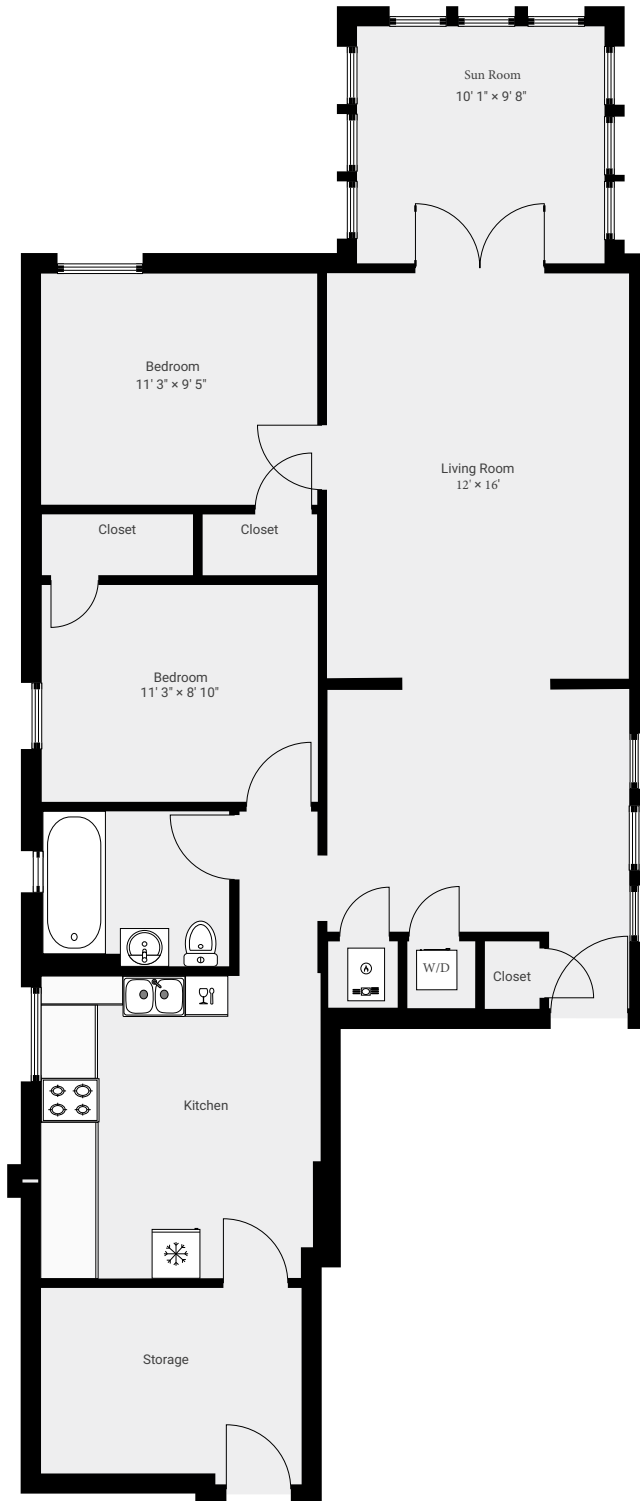

2254 2F

TOTAL AREA: 1100 sq ft

THIS FLOORPLAN IS PROVIDED WITHOUT WARRANTY OF ANY KIND. SENSOPIA DISCLAIMS ANY WARRANTY INCLUDING, WITHOUT LIMITATION, SATISFACTORY QUALITY OR ACCURACY OF DIMENSIONS.