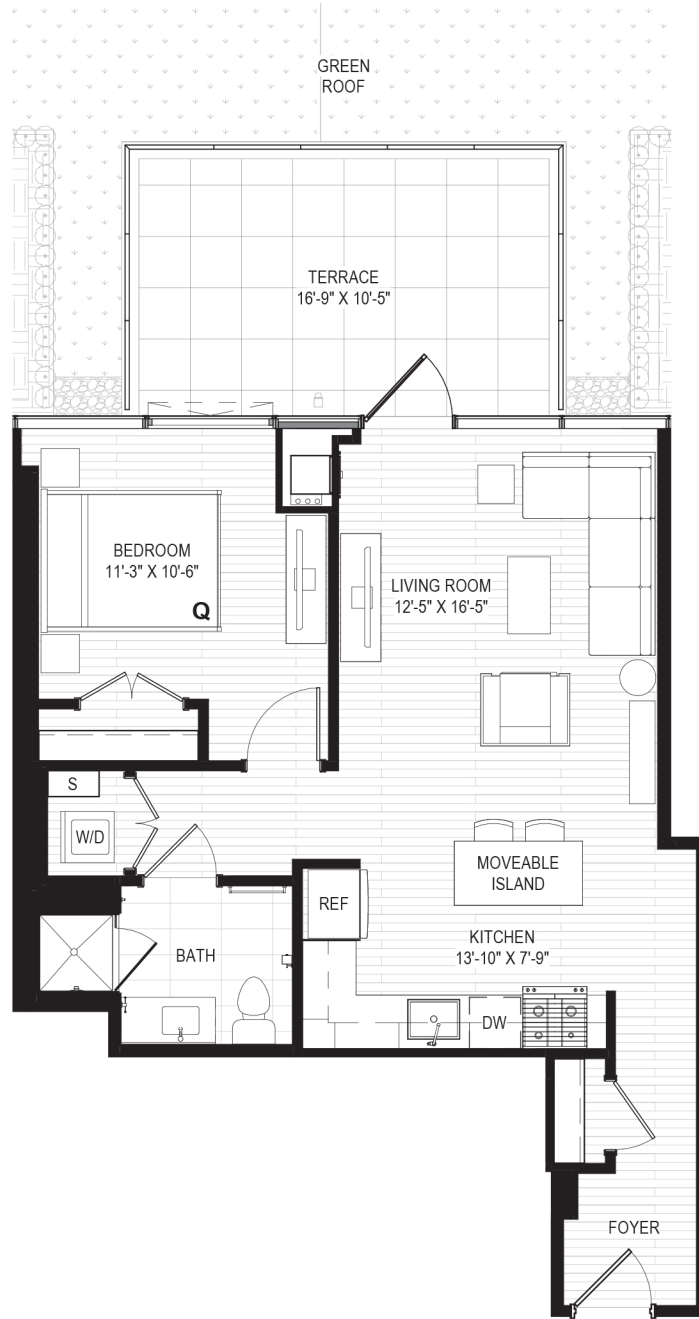

THE LEO

UNIT 405

1 Bed 1 Bath • 715 SF

741 N WELLS ST, CHICAGO, IL 60654

THELEO@LUXURLIVINGCHICAGO.COM

LEOCHICAGO.COM

VISTA
PROPERTY

LUXURY | LIVING

ANTUNOVICH
ASSOCIATES