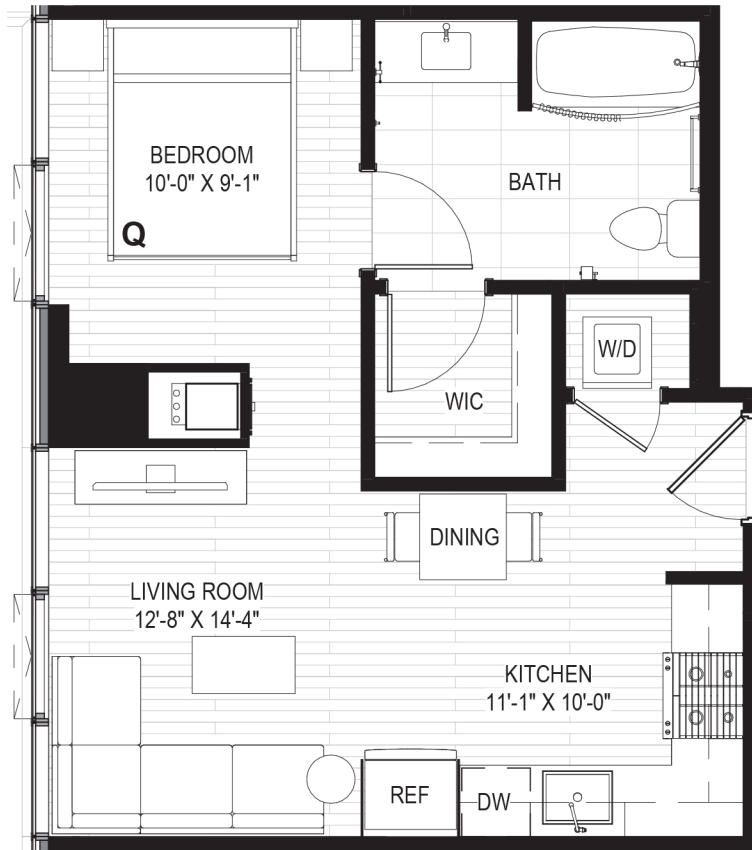

THE LEO

UNIT 1402

Jr 1 Bed 1 Bath • 508 SF

741 N WELLS ST, CHICAGO, IL 60654
THELEO@LUXURLIVINGCHICAGO.COM
LEOCHICAGO.COM

VISTA
PROPERTY

LUXURY | LIVING

ANTUNOVICH
ASSOCIATES