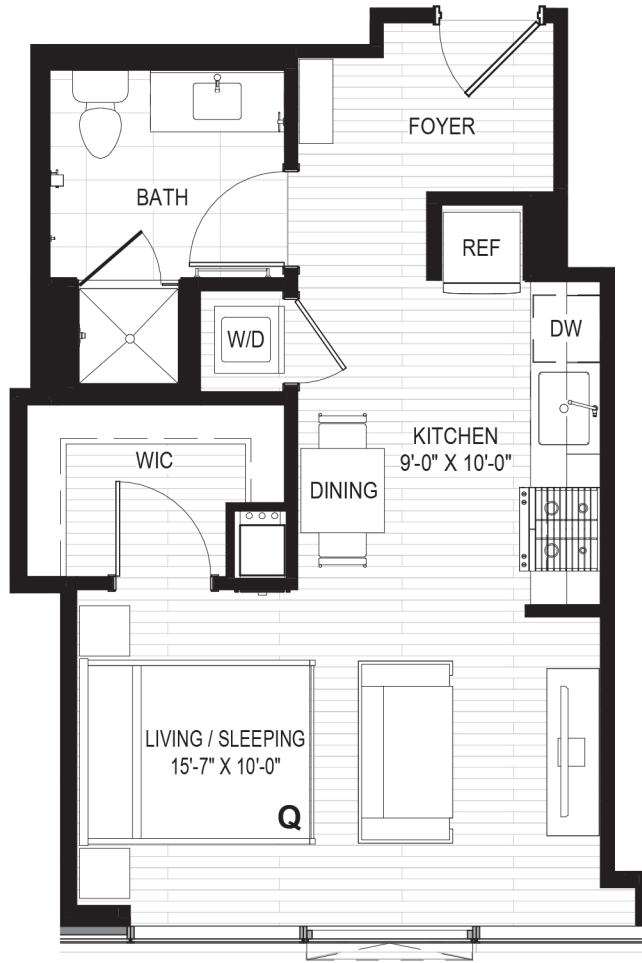

THE LEO

UNIT 1409

Studio 1 Bath • 476 SF

741 N WELLS ST, CHICAGO, IL 60654

THELEO@LUXURLIVINGCHICAGO.COM

LEOCHICAGO.COM

VISTA
PROPERTY

LUXURY | LIVING

ANTUNOVICH
ASSOCIATES