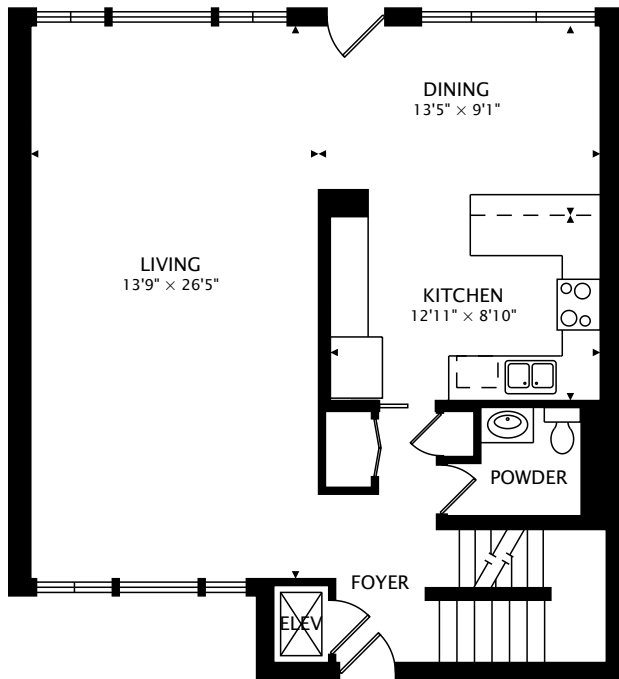

370 PARK AVENUE #E
HIGHLAND PARK, ILLINOIS 60035

MAIN
870 sq ft

SECOND
811 sq ft

LOWER
870 sq ft BELOW GRADE

TOTAL
1681 sq ft + 870 sq ft BELOW GRADE