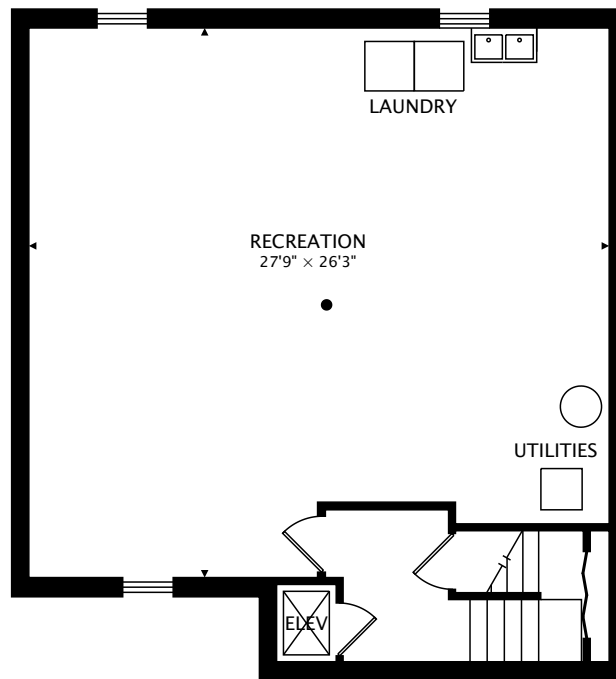

370 PARK AVENUE #E
HIGHLAND PARK, ILLINOIS 60035

MAIN
870 sq ft

SECOND
811 sq ft

LOWER
870 sq ft BELOW GRADE

TOTAL
1681 sq ft + 870 sq ft BELOW GRADE