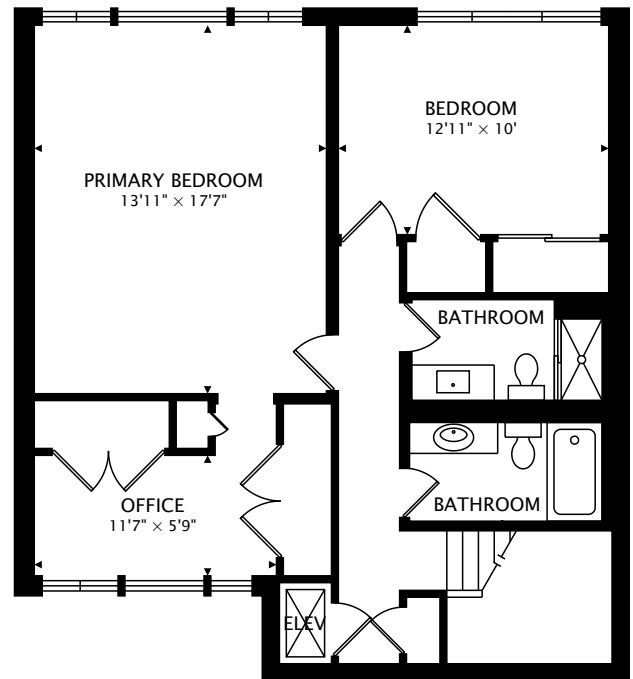

370 PARK AVENUE #E
HIGHLAND PARK, ILLINOIS 60035

MAIN
870 sq ft

SECOND
811 sq ft

LOWER
870 sq ft BELOW GRADE

TOTAL
1681 sq ft + 870 sq ft BELOW GRADE