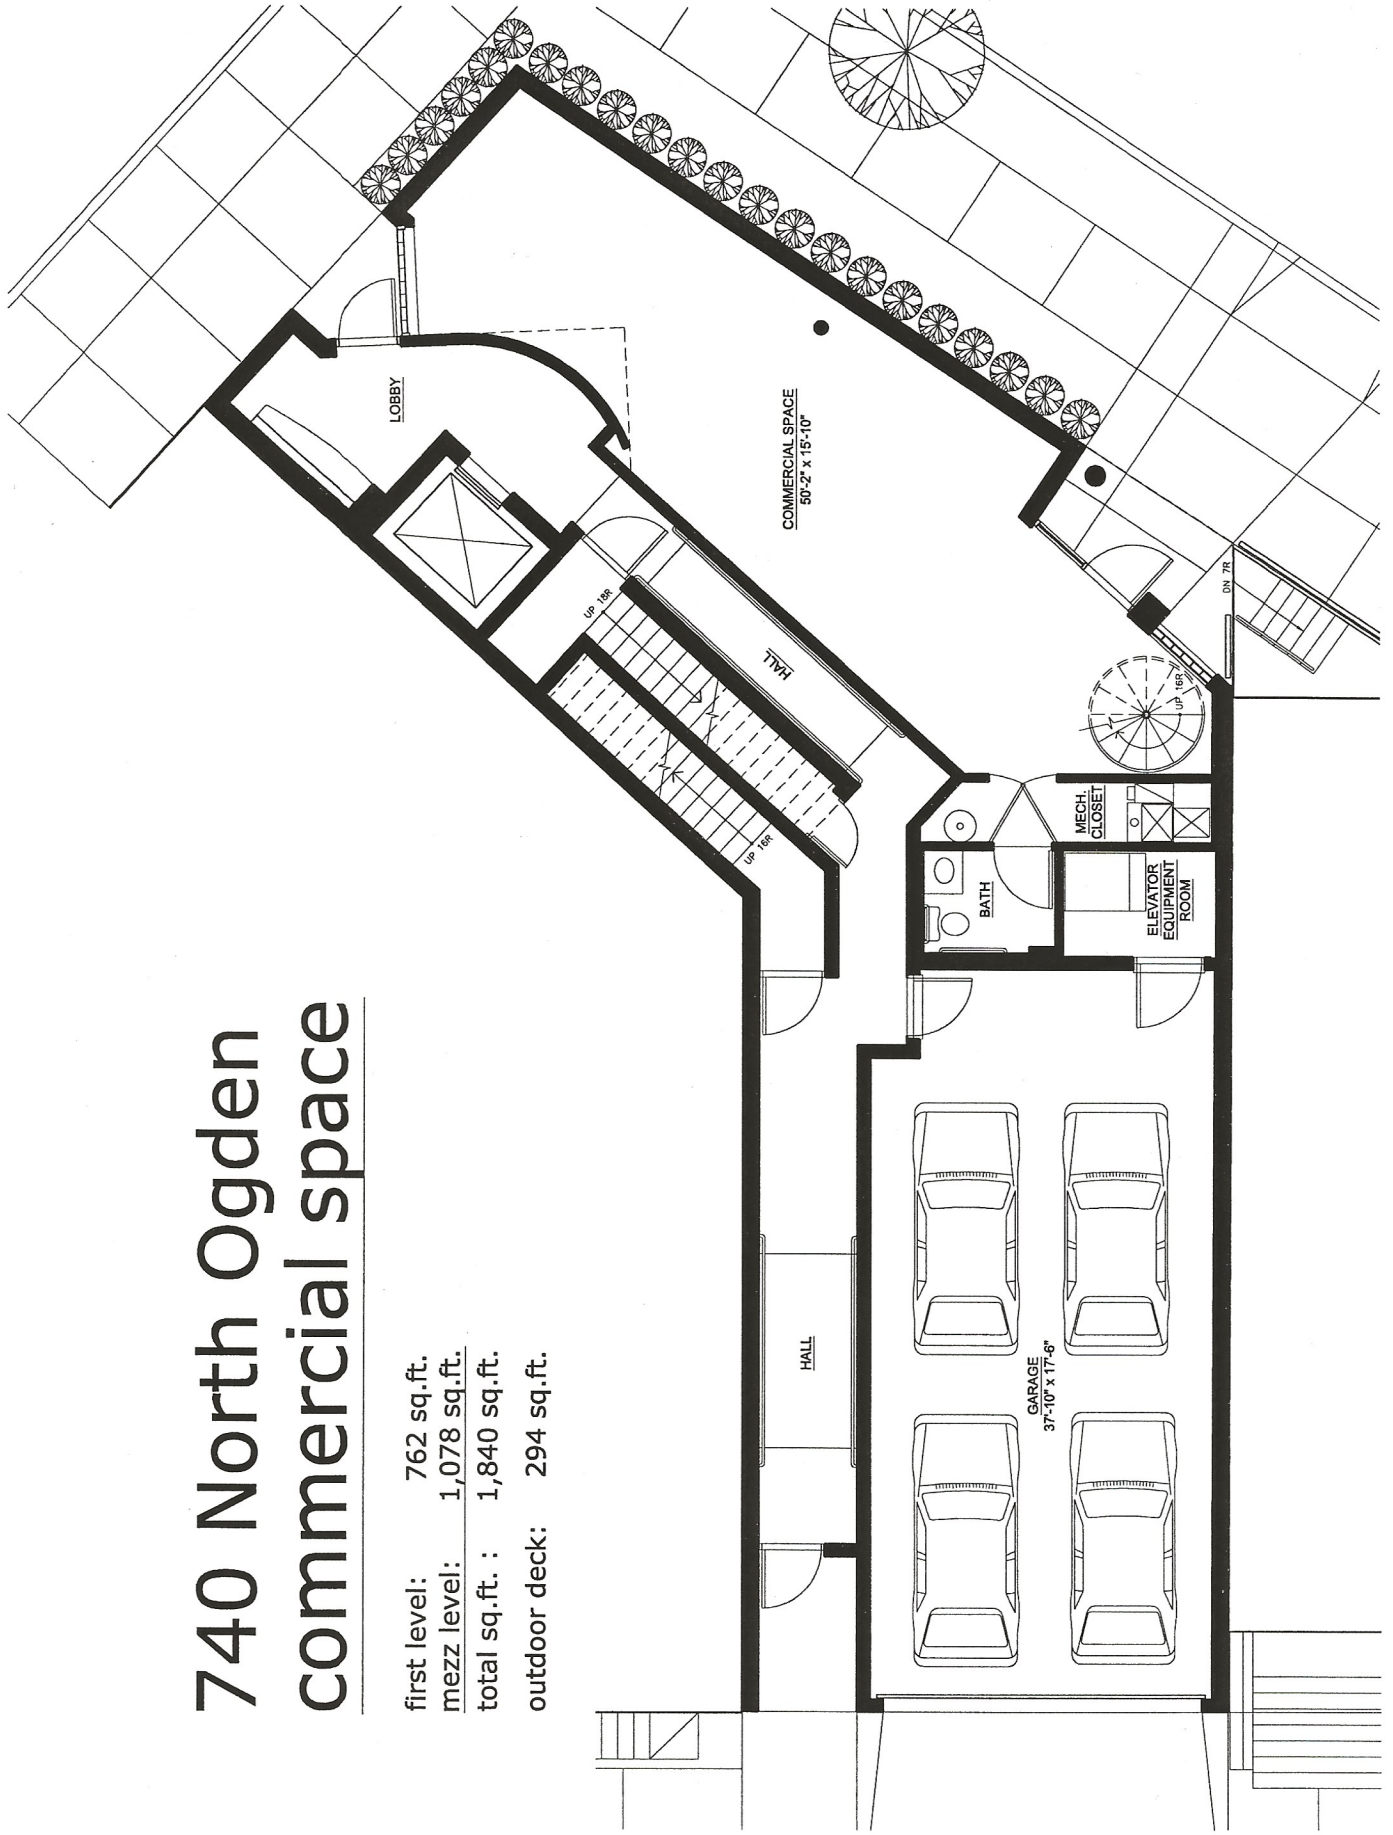

# 740 North Ogden commercial space

first level: 762 sq.ft.  
mezz level: 1,078 sq.ft.  
total sq.ft. : 1,840 sq.ft.  
outdoor deck: 294 sq.ft.

# 740 North Ogden mezzanine level

outdoor deck: 294 sq.ft.