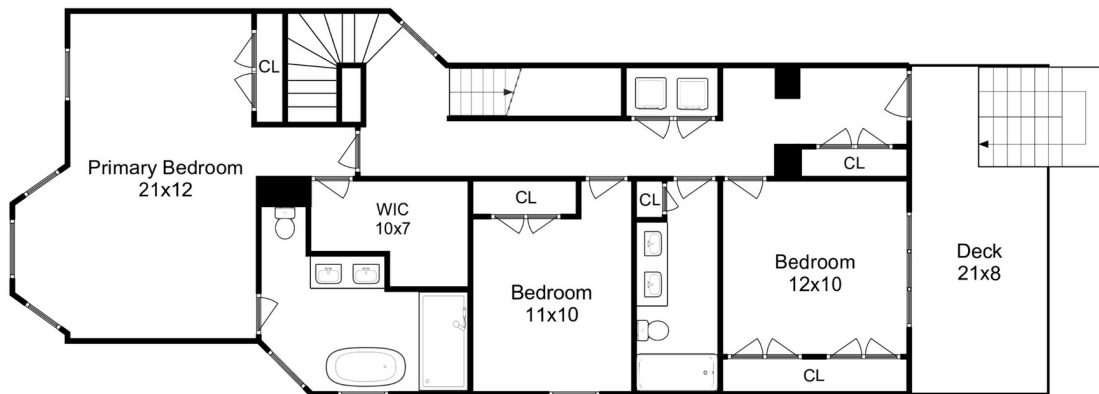

3709 N Lakewood, Chicago IL 60613

Penthouse – Main Level

Penthouse – Upper Level

Penthouse – Roof Deck