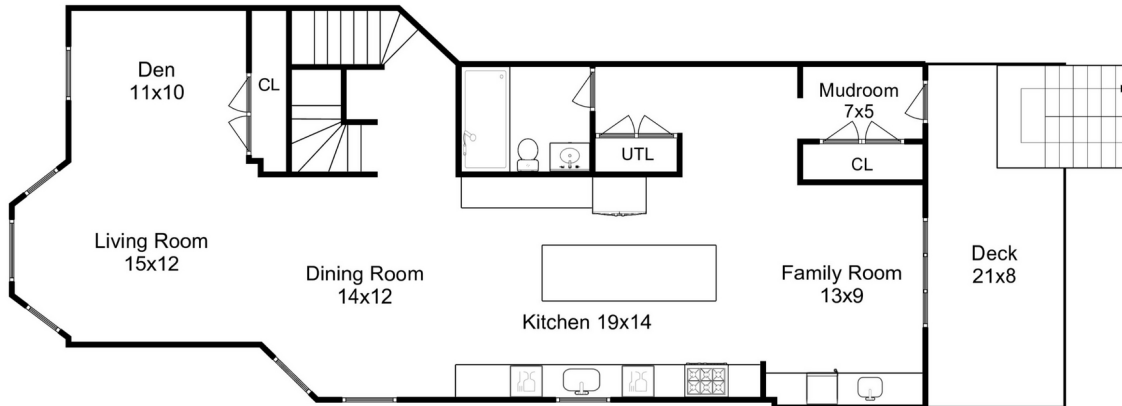

3709 N Lakewood, Chicago IL 60613

Penthouse – Main Level

Penthouse – Upper Level

Penthouse – Roof Deck