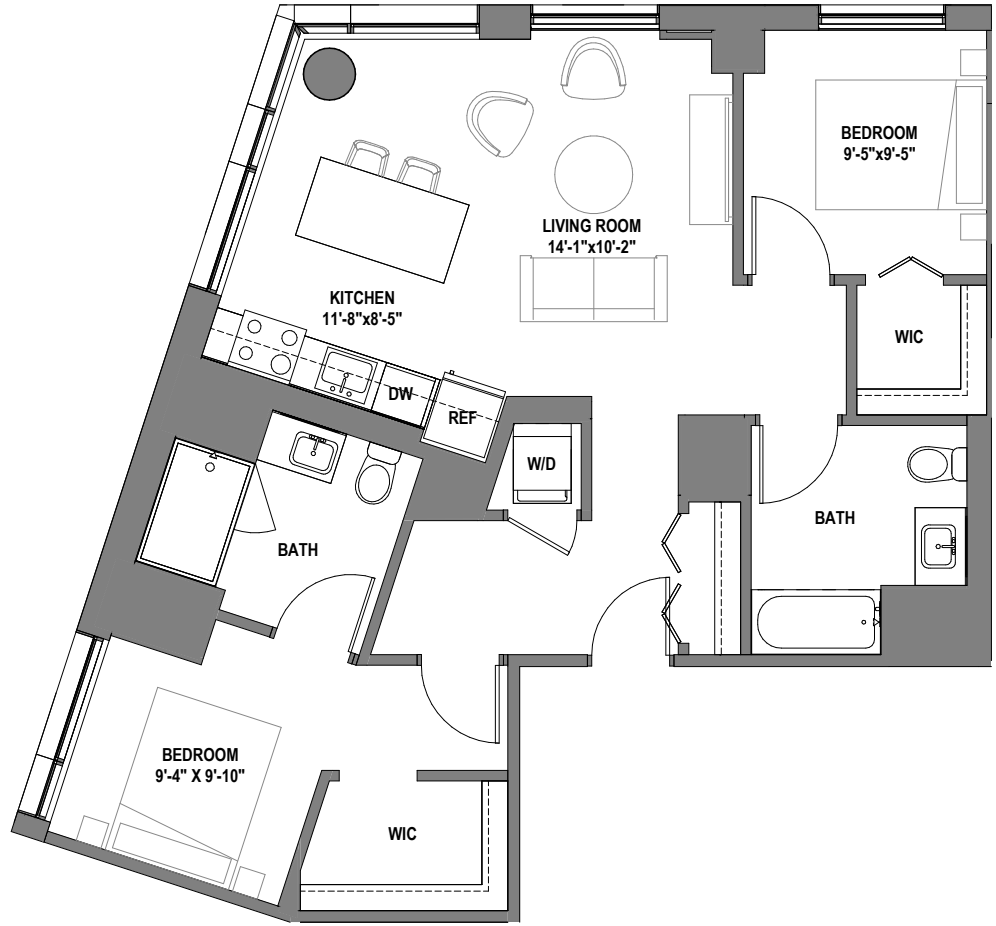

NO. 215

2 BEDROOM
2 BATHROOM
942 SQ. FT.

PANORAMA

918 W SCHOOL ST, CHICAGO, IL 60657 PANORAMA@LUXURYLIVINGCHICAGO.COM 773.232.6881 PANORAMACHICAGO.COM

All floor plans, renderings, maps, site plans and floor plates are artist's renderings for illustrative purposes only and may not be to scale. All dimensions and distances are approximate and may vary. All photos and views are approximate representations only and may not depict actual product. Actual product and specifications may vary in dimension or detail and are subject to change. Not all features are available in every apartment. Prices and availability are subject to change. Please see a representative for details. ♿