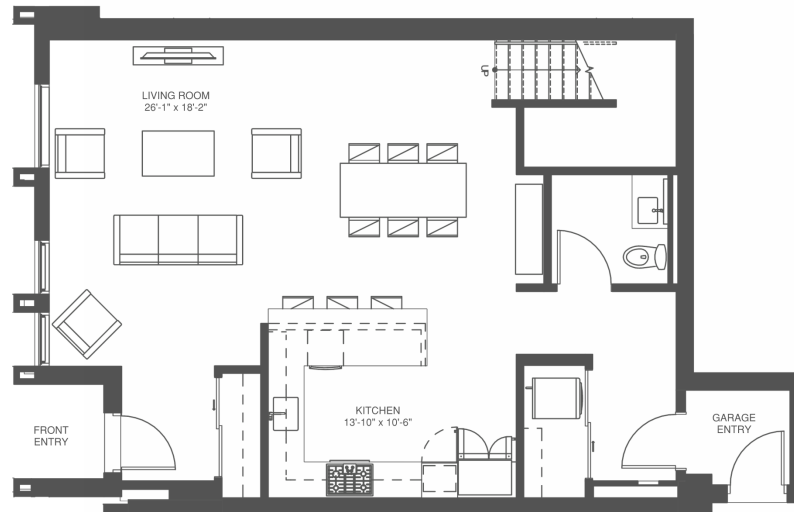

TH 2.2

TYPE
TOWNHOME

SIZE
1,930 SF

BEDROOMS
02

BATHROOMS
2.5

PORTE
855 W Madison
Chicago, IL 60607
porteapts.com

LEASING
312.635.8500
info@porteapts.com

FLOOR 1

FLOOR 2

All dimensions are approximate. Not all features are available in every apartment.