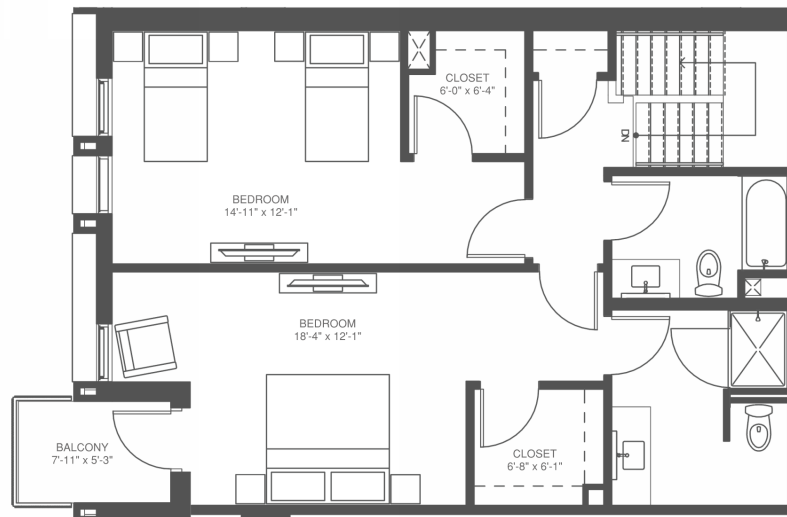

TH 2.2

TYPE
TOWNHOME

SIZE
1,930 SF

BEDROOMS
02

BATHROOMS
2.5

PORTE
855 W Madison
Chicago, IL 60607
porteapts.com

LEASING
312.635.8500
info@porteapts.com

FLOOR 1

FLOOR 2

All dimensions are approximate. Not all features are available in every apartment.