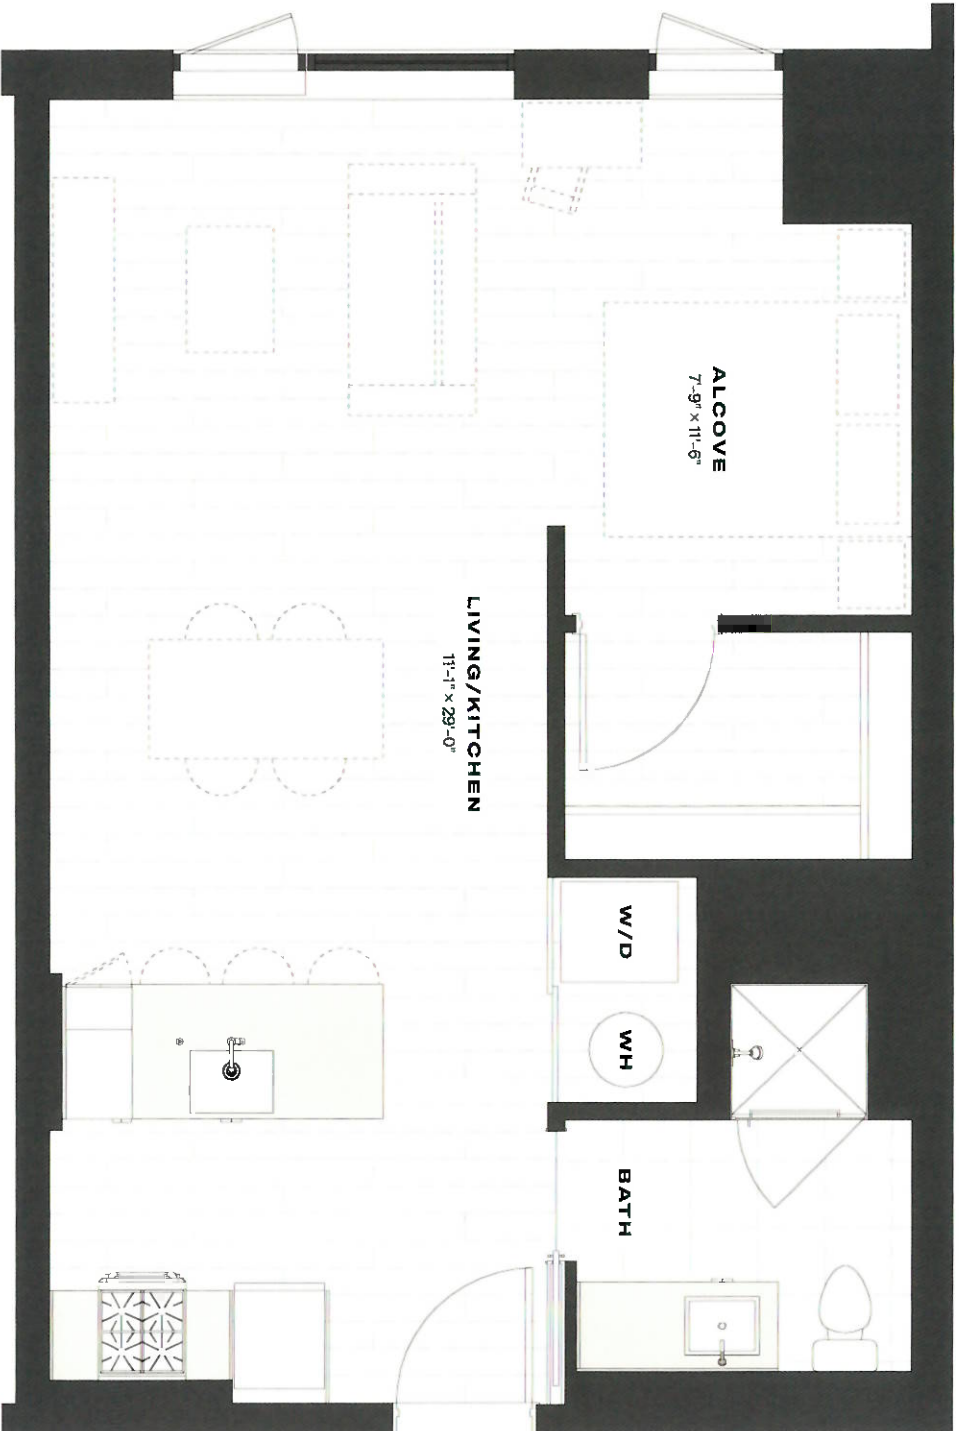

TRIANGLE SQUARE

S 5

0 Bed
1 Bath
614 SF

Our representations cannot be relied upon to correctly state the representations of the developer. All dimensions are approximate, and all floorplans and development plans are subject to change.

LMC

Scale 3/8"=1'-0"